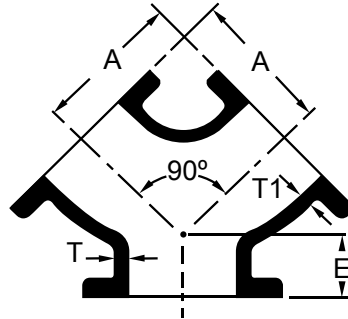

TERMINAL CITY IRON WORKS LTD.

SERVING WESTERN CANADA FOR OVER 100 YEARS

Ductile Iron Flanged Fittings

TRUE WYES

Size	Wt.	T	T ₁	A	E
4	55	0.52	0.52	6.5	3.0
6	85	0.55	0.55	8.0	3.5
8	140	0.60	0.60	9.0	4.5
10	205	0.68	0.68	11.0	5.0
12	300	0.75	0.75	12.0	5.5
14	435	0.66	0.66	14.0	6.0